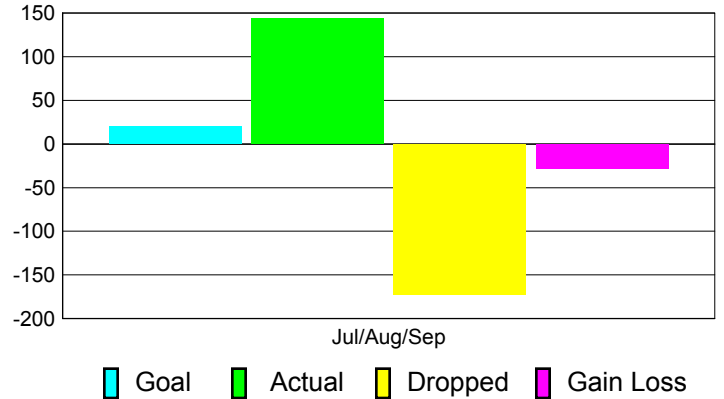

Membership Results 2012-2013

Goal, New, Dropped, Gain/Loss