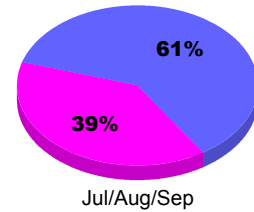

**Membership Results
2012-2013**

**Membership
2011-2012**

Month	Net Memb Goal	Actual New Memb	Actual Dropped Memb	Gain/Loss of Memb	Gain/Loss of Memb
Jul/Aug/Sep	20	144	-172	-28	-27
Totals	20	144	-172	-28	-27

Membership Results 2012-2013

Goal, New, Dropped, Gain/Loss

Comparison of Membership Gain/Loss

Current Year Compared to the Previous Year

Gender Comparison 2012-2013

Male Female