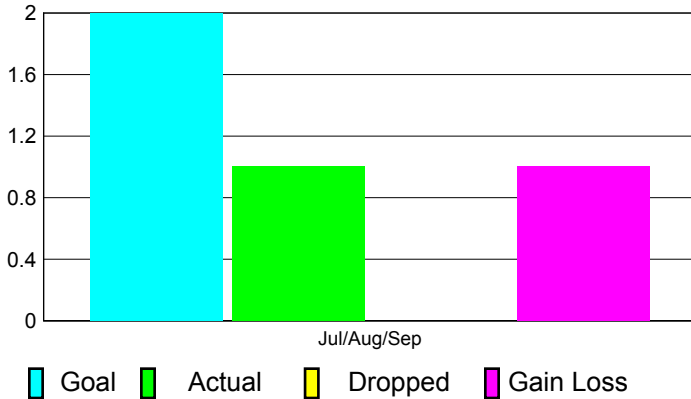

2012-2013 GMT Reports for District (or Undistricted) **District 321B1**

GMT: **VINOD KHANNA**

Location: **INDIA**

GMT CA: **6**

CLUBS

**Club Results
2012-2013**

**Clubs
2011-2012**

Month	New Club Goal	Actual New Clubs	Actual Dropped Clubs	Gain/Loss of Clubs	Gain/Loss of Clubs
Jul/Aug/Sep	2	1	0	1	3
Totals	2	1	0	1	3

Club Results 2012-2013

Goal, New, Dropped, Gain/Loss

Comparison of Club Gain/Loss

Current Year Compared to the Previous Year

YTD Status Quo Clubs 2012-2013

Status Quo Clubs Compared to Status Quo Members

MEMBERSHIP

**Membership Results
2012-2013**

**Membership
2011-2012**

Month	Net Memb Goal	Actual New Memb	Actual Dropped Memb	Gain/Loss of Memb	Gain/Loss of Memb
Jul/Aug/Sep	20	144	-172	-28	-27
Totals	20	144	-172	-28	-27