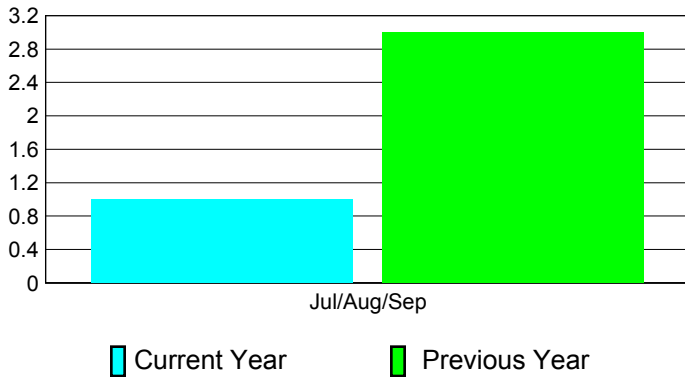

Club Results 2012-2013

Goal, New, Dropped, Gain/Loss

Comparison of Club Gain/Loss

Current Year Compared to the Previous Year

YTD Status Quo Clubs 2012-2013

Status Quo Clubs Compared to Status Quo Members

MEMBERSHIP